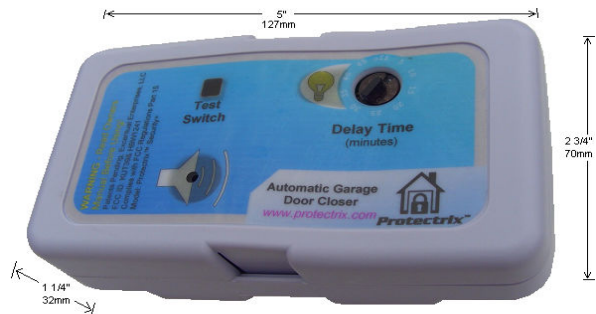

FOR IMMEDIATE RELEASE

Protectrix

CONTACT: CloseTheGarage.com

800-773-6295

NEW WIRELESS INVENTION THAT CLOSES A GARAGE DOOR WHEN LEFT OPENED

Chandler, AZ. PROTECTRIX™ (division of Excentual Enterprises) announced today the introduction of a small, inexpensive device that automatically closes a garage door when left opened. Installing and programming the device takes less than five minutes, and no wiring is required.